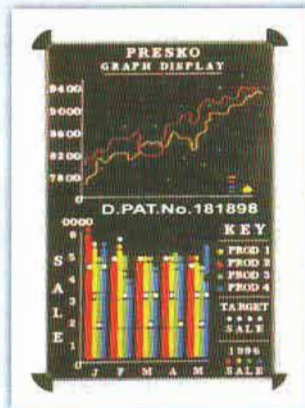

PRESKOGRAPH AIDS & INTERCHANGEABLE BOARDS

It is a unique and effective system of interchangeable letters & figures and graph symbols with which any kind of information can be displayed in an elegant way by joint pressing the letters and figures and graph symbols in the closed perforated back ground. The same can be changed at your will.

It is ideal for instantaneous layout planning & the first hand Knowledge of coming events. These are must for institutions & offices.

Size of Panel with Frame		Total No. of Letters & Figures in each set	Price with Deluxe frame	
in cms.	in inches		with letters	without letters
30x23	12 x 9	105	PB01WL 420.00	PB01 300.00
45x30	18 x 12	250	PB02WL 940.00	PB02 645.00
61x30	24 x 12	305	PB03WL 1120.00	PB03 755.00
61x45	24 x 18	410	PB04WL 1610.00	PB04 1135.00
91x61	36 x 24	750	PB05WL 3190.00	PB05 2255.00
91x91	36 x 36	800	PB06WL 4410.00	PB06 3430.00
122x61	48 x 24	950	PB07WL 3920.00	PB07 2750.00
122x91	48 x 36	1050	PB08WL 4850.00	PB08 3570.00
122x122	48 x 48	1150	PB09WL 6125.00	PB09 4670.00
152x61	60 x 24	950	PB10WL 4510.00	PB10 3325.00
152x91	60 x 36	1150	PB11WL 6195.00	PB11 4730.00
152x122	60 x 48	1350	PB12WL 7490.00	PB12 5740.00
183x61	72 x 24	850	PB13WL 4965.00	PB13 3920.00
183x91	72 x 36	1250	PB14WL 6825.00	PB14 5230.00
183x122	72 x 48	1350	PB15WL 8525.00	PB15 6790.00
244x122	96 x 48	1750	PB16WL 11250.00	PB16 9065.00

PB35 Hindi letters ¾"	set of 500	Rs. 735.00
PB36 Hindi letters 1"	set of 500	Rs. 820.00
PB37 Hindi letters 1 ½"	set of 500	Rs. 910.00
PB38 Line Divider 6" long	Per 100	Rs. 210.00
PB39 Comma, Full Stop Large	Per 100	Rs. 120.00
PB40 Direction Pointer	Per 100	Rs. 665.00
PB41 Sleek Pointers	Per 100	Rs. 140.00
PB42 Nail Tumble(Plucker)	Per 100	Rs. 560.00

All the Letters, Figures and Punctuation signs and graph symbols are available in Red, Blue, Green and Yellow colour also in sets of 100. Rate of Coloured letters will be 10% extra.

Standard set with boards are supplied in white colour only.